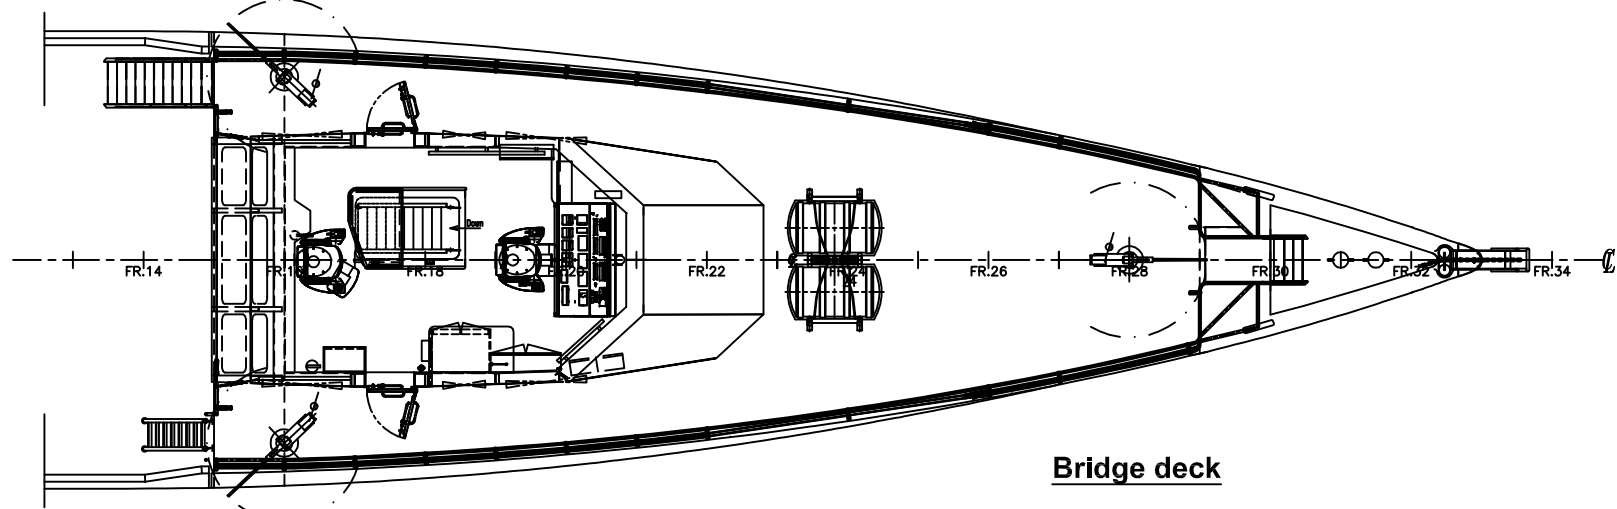

Profile

Top of wheelhouse

Bridge deck

Main deck

Below main deck

Principal dimensions:

Length o.a.	33.32 m
Beam o.a.	7.35 m
Depth at sides	3.30 m
Draught aft (approx.)	1.95 m

11-09-2012	Mukul	Soh	Update for hull 153					
REV DATE	DRWN	CHKD	APPRVD	REVISION SUBJECT				
approved	date							
<p>DAMEN SHIPYARDS</p> <p>Aveilingen West 20 - 4202 MS Gorinchem P.O.Box 1 - 4200 AA Gorinchem Holland</p> <p>Tel. : + 31-183-639911* Telefax : + 31-183-632189 Telex : 25335 dame nl</p>								
					General Arrangement			
					drawn : O. Haga		ship type : Fast Crew Supplier 3307	
					date : 14-09-2011		scale : 1:75	
ACAD S		draw. no. : FCS 3307-0000/p236717						