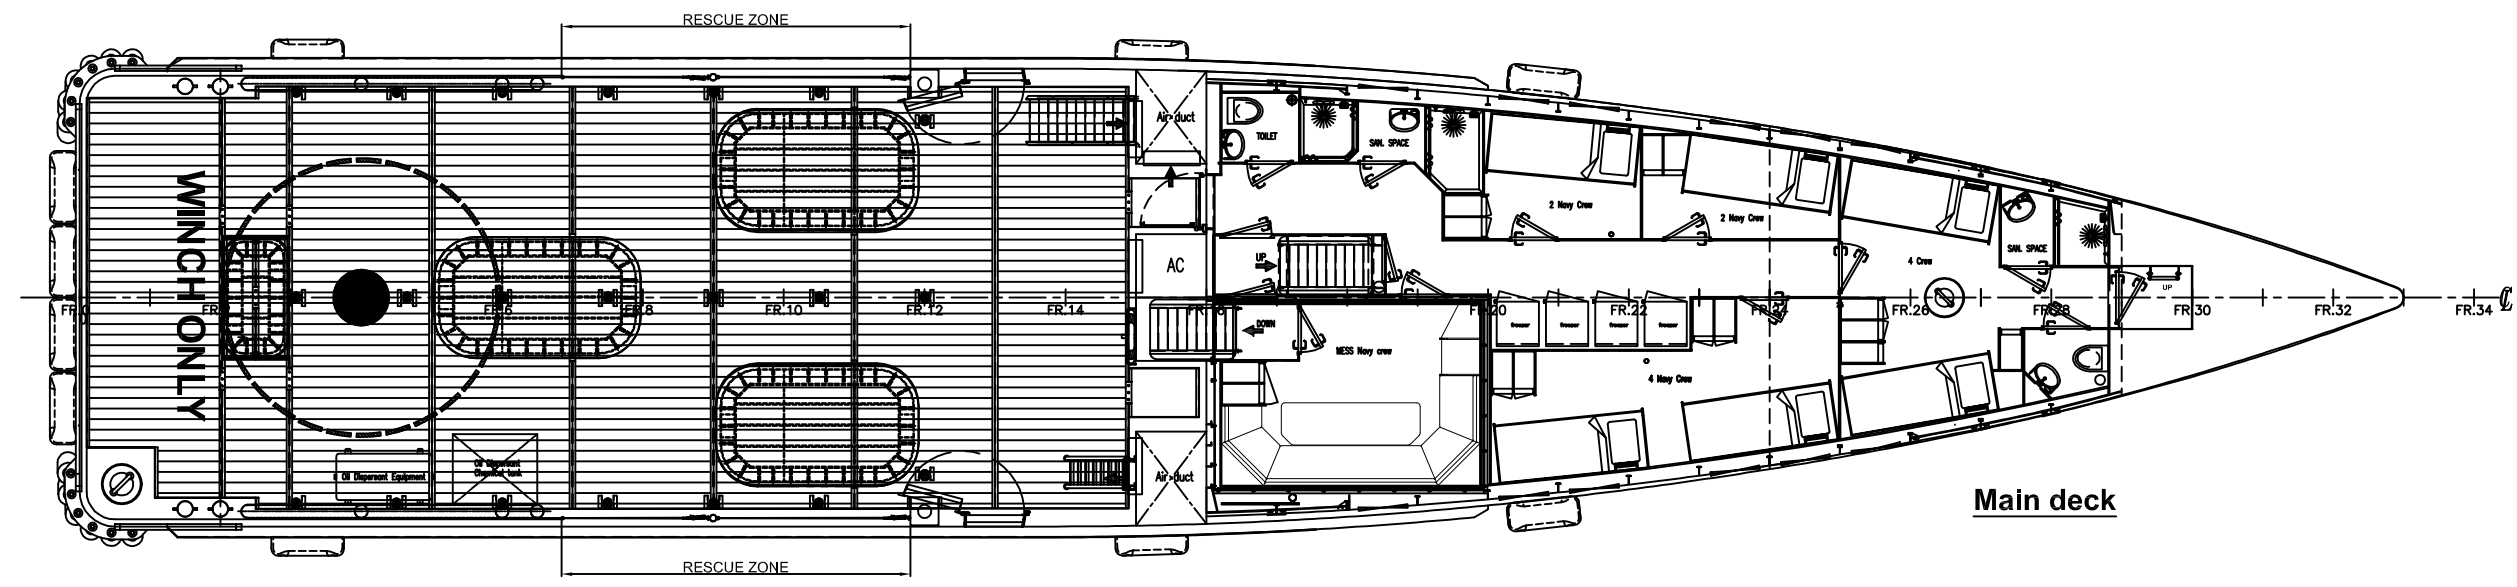

Profile

Top of wheelhouse

Bridge deck

Main deck

Below main deck

Principal dimensions:

Length o.a.	33.32 m
Beam o.a.	7.35 m
Depth at sides	3.30 m
Draught aft (approx.)	1.95 m

11-09-2012	Mukul	Soh	Update for hull 153					
REV DATE	DRWN	CHKD	APPRVD	REVISION SUBJECT				
approved	date							
<p>DAMEN SHIPYARDS</p> <p>Aveilingen West 20 - 4202 MS Gorinchem P.O.Box 1 - 4200 AA Gorinchem Holland</p> <p>Tel. : + 31-183-639911* Telefax : + 31-183-632189 Telex : 25335 dame nl</p>								
					General Arrangement			
					drawn : O. Haga		ship type : Fast Crew Supplier 3307	
					date : 14-09-2011		scale : 1:75	
ACAD S		draw. no. : FCS 3307-0000/p236717						