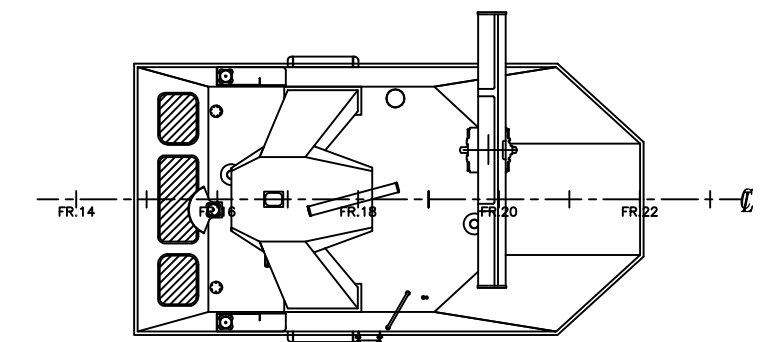

Profile

Top of wheelhouse

Bridge deck

Main deck

Below main deck

Principal dimensions:

Length o.a.	33.32 m
Beam o.a.	7.35 m
Depth at sides	3.30 m
Draught aft (approx.)	1.95 m

11-09-2012	Mukul	Soh	Update for hull 153					
REV DATE	DRWN	CHKD	APPRVD	REVISION SUBJECT				
approved	date							
<p>DAMEN SHIPYARDS</p> <p>Aveilingen West 20 - 4202 MS Gorinchem P.O.Box 1 - 4200 AA Gorinchem Holland</p> <p>Tel. : + 31-183-639911* Telefax : + 31-183-632189 Telex : 25335 dame nl</p>								
					General Arrangement			
					drawn : O. Haga		ship type : Fast Crew Supplier 3307	
					date : 14-09-2011		scale : 1:75	
ACAD S		draw. no. : FCS 3307-0000/p236717						