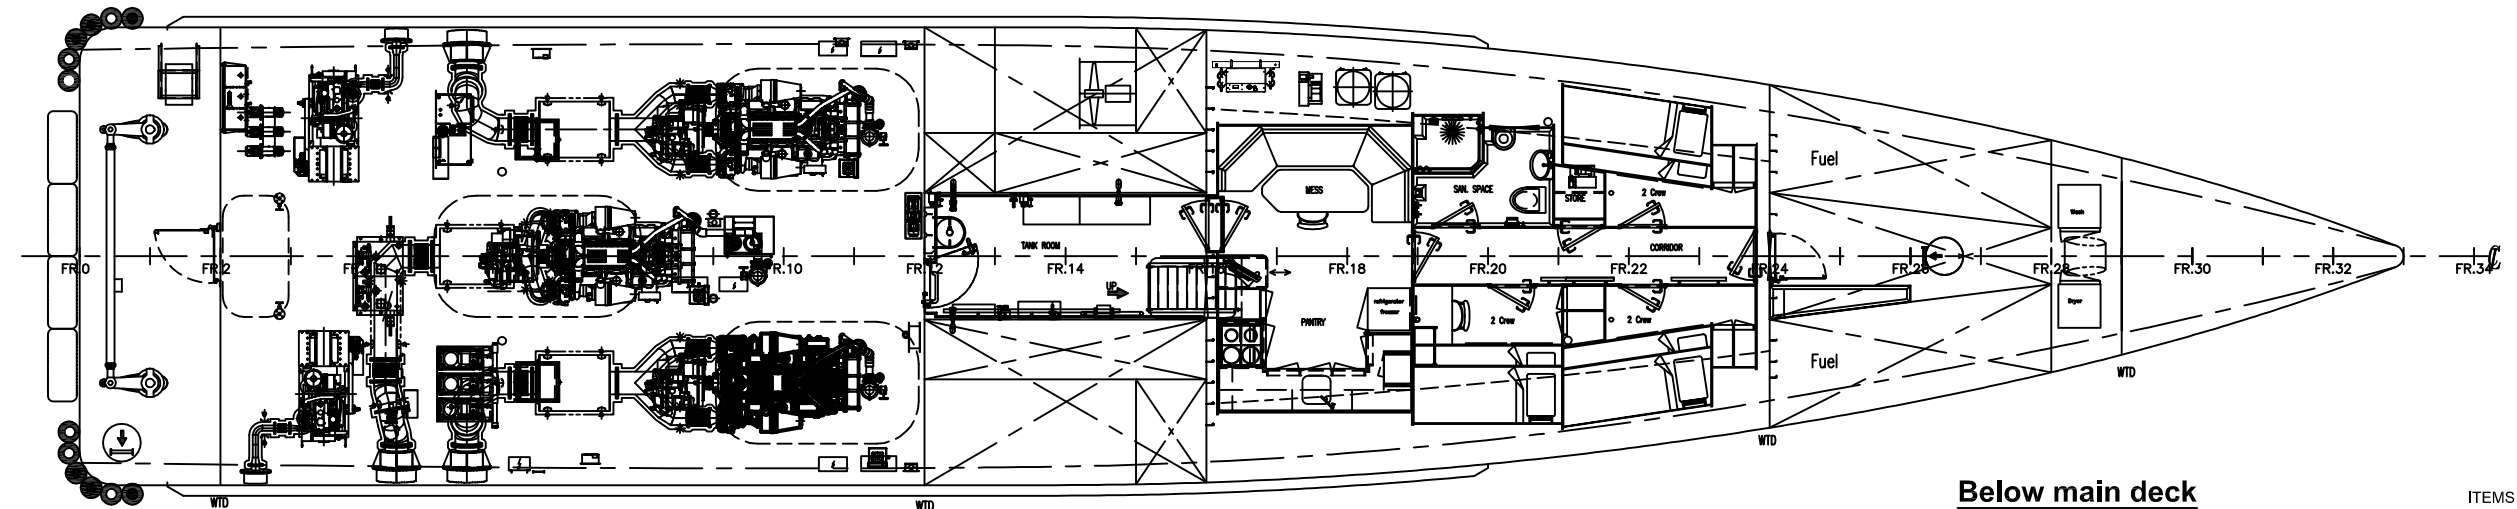

Profile

Top of wheelhouse

Bridge deck

Main deck

Below main deck

Principal dimensions:

Length o.a.	33.32 m
Beam o.a.	7.35 m
Depth at sides	3.30 m
Draught aft (approx.)	1.95 m

11-09-2012	Mukul	Soh	Update for hull 153					
REV DATE	DRWN	CHKD	APPRVD	REVISION SUBJECT				
approved	date							
<p>DAMEN SHIPYARDS</p> <p>Aveilingen West 20 - 4202 MS Gorinchem P.O.Box 1 - 4200 AA Gorinchem Holland</p> <p>Tel. : + 31-183-639911* Telefax : + 31-183-632189 Telex : 25335 dame nl</p>								
					General Arrangement			
					drawn : O. Haga		ship type : Fast Crew Supplier 3307	
					date : 14-09-2011		scale : 1:75	
ACAD S		draw. no. : FCS 3307-0000/p236717						